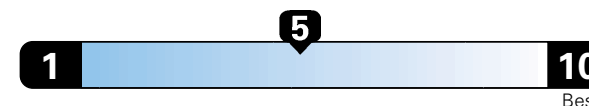

ALFA ROMEO STELVIO TI AWD

2022 MODEL YEAR

THIS VEHICLE IS MANUFACTURED TO MEET SPECIFIC UNITED STATES REQUIREMENTS. THIS VEHICLE IS NOT MANUFACTURED FOR SALE OR REGISTRATION OUTSIDE OF THE UNITED STATES.

MANUFACTURER'S SUGGESTED RETAIL PRICE OF THIS MODEL INCLUDING DEALER PREPARATION

Base Price: **$50,200**

ALFA STELVIO TI AWD

Exterior Color: Vulcano Black Metallic Exterior Paint

Interior Color: Black Interior Color

Interior: Leather Seats

Engine: 2.0L 280HP I4 DI Turbo Engine

Transmission: 8-Speed Automatic 8HP50 Transmission

STANDARD EQUIPMENT (UNLESS REPLACED BY OPTIONAL EQUIPMENT)

FUNCTIONAL/SAFETY FEATURES

- Full-Speed Forward-Collision Warning Plus
- Lane Departure Warning
- Adaptive Cruise Control with Full Stop
- Blind-Spot and Cross-Path Detection
- Front and Rear Park-Assist Sensors
- Rear Back-Up Camera
- Supplemental Front Seat-Mounted Side Air Bags
- LATCH-Ready Child-Seat Anchor System
- Remote Keyless-Entry
- Remote-Start System
- Stop - Start System
- Automatic High-Beam Headlamp-Control
- Automatic-Dimming Exterior Mirrors
- Power Folding Heated Mirrors
- Rain-Sensitive Windshield Wipers
- Acoustic Laminated Front Door Glass
- Heated Washer-Nozzles
- Hands-Free Power Liftgate
- Tire Service Kit
- Universal Garage-Door Opener
- Carbon Fiber Drive Shaft
- Alfa DNA Drive-Mode System

INTERIOR FEATURES

- 8.8-Inch AM / FM / HD Radio with Navigation
- Apple CarPlay®
- Google Android Auto™
- SiriusXM® with 6-Month Radio Sub Call 800-643-2112
- SiriusXM Guardian™ Connected Service w/Trial Period
- Wireless Charging Pad
- Cluster 7.0-Inch TFT Color Display
- 8 Speaker Audio System
- Dark Gray Oak Wood Interior Trim
- Steering-Wheel-Mounted Audio Controls
- Heated Front Seats

Heated Rear Seats

Heated Steering Wheel

EXTERIOR FEATURES