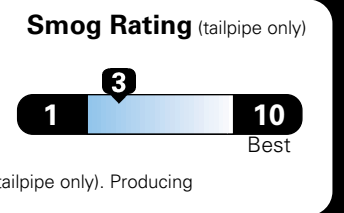

Actual results will vary for many reasons, including driving conditions and how you drive and maintain your vehicle. The average new vehicle gets 27 MPG and cost $7,500 to fuel over 5 years. Cost estimates are based on 15,000 miles per year at $3.25 per gallon. MPGe is miles per gasoline gallon equivalent. Vehicle emissions are a significant cause of climate change and smog.
fuelconomy.gov
Calculate personalized estimates and compare vehicles