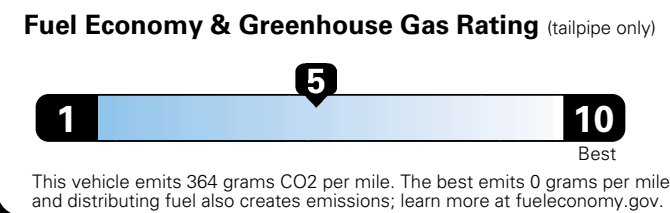

For more information visit: www.AlfaRomeoUSA.com
or call 1-844-ALFA-USA (1-844-253-2872)

FCA US LLC

Fuel Economy and Environment

Gasoline Vehicle

Fuel Economy These estimates reflect new EPA methods beginning with 2017 models.
24 MPG combined city/hwy
22 city 28 highway
4.2 gallons per 100 miles
Small SUV 4WD range from 16 to 120 MPGe. The best vehicle rates 136 MPGe.

You spend \$2,750 in fuel costs over 5 years compared to the average new vehicle.

Annual fuel cost \$2,050

Actual results will vary for many reasons, including driving conditions and how you drive and maintain your vehicle. The average new vehicle gets 27 MPG and cost \$7,500 to fuel over 5 years. Cost estimates are based on 15,000 miles per year at \$3.25 per gallon. MPGe is miles per gasoline gallon equivalent. Vehicle emissions are a significant cause of climate change and smog.
fuelconomy.gov
Calculate personalized estimates and compare vehicles