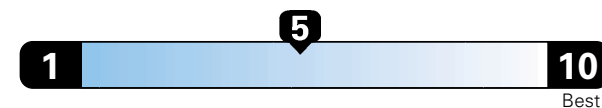

Fuel Economy and Environment

Gasoline Vehicle

Fuel Economy These estimates reflect new EPA methods beginning with 2017 models.

26 MPG
combined city/hwy

23 city 31 highway

3.8 gallons per 100 miles

Midsized cars range from 14 to 141 MPGe. The best vehicle rates 141 MPGe.

You spend
$2,000
in fuel costs
over 5 years
compared to the
average new vehicle.

Annual fuel cost
$1,900

Fuel Economy & Greenhouse Gas Rating (tailpipe only)