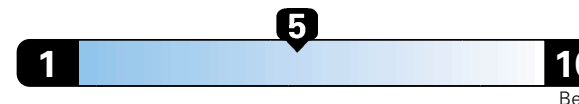

Annual fuel cost \$1,900

Fuel Economy & Greenhouse Gas Rating (tailpipe only)

Smog Rating (tailpipe only)

This vehicle emits 348 grams CO2 per mile. The best emits 0 grams per mile (tailpipe only). Producing and distributing fuel also creates emissions; learn more at fuelconomy.gov.