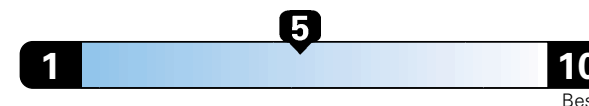

**3.8** gallons per 100 miles

You spend  
**\$2,000**  
in fuel costs  
over 5 years  
compared to the  
average new vehicle.

Annual fuel cost  
**\$1,900**

Fuel Economy & Greenhouse Gas Rating (tailpipe only)